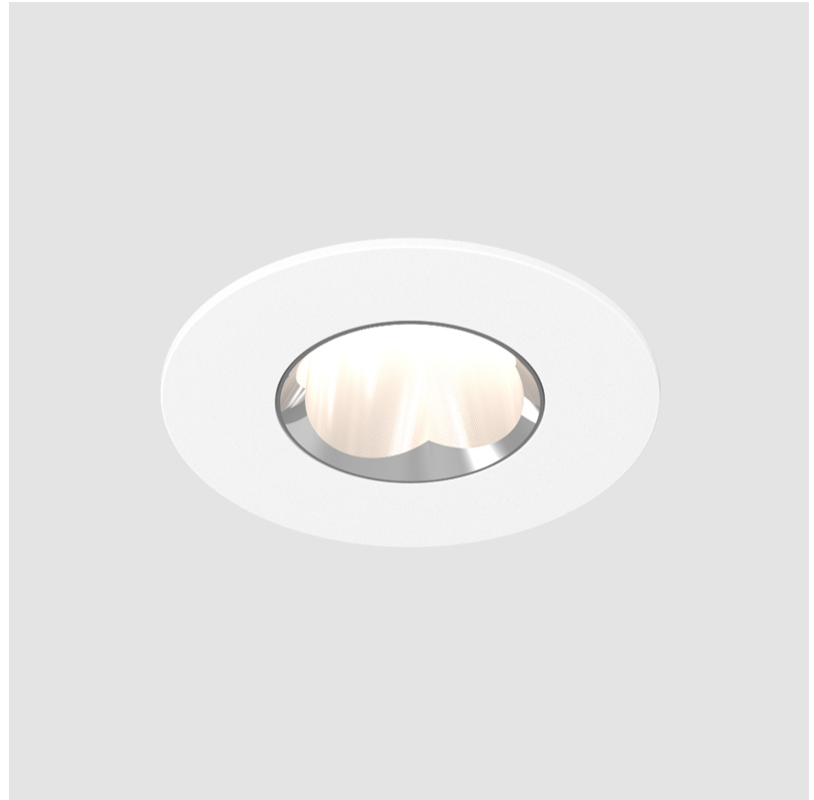

GENERAL

Series: Oiko Pro Round
Subseries: Oiko Pro Round
Brand: Prolicht
Division: Architectural
Mounting Type: Recessed
Mounting Location: Ceiling
Subcategory: Downlight

PHYSICAL

Shape: Round
Diameter (mm): 75
Diameter (in): 2 15/16
Height (mm): 43
Height (in): 1 11/16
Ceiling Thickness (mm): 1 - 25
Ceiling Thickness (in): 1/16 - 1 3/16
Min. Recessing Depth (mm): 50
Min. Recessing Depth (in): 1 15/16
Light Distribution: Direct
Diffuser: Lens Pack - Spread Lens / Linear Spread Lens / Honeycomb Louver
Fixture Finish: SSR / BKV / CWI / CRY / HAB / UFT / ITA / RUA / FTG / MYG / LOD / PUS / FRO / FUP / KIA / POP / BLS / SPG / MEY / GOH / GUM / CHC / COM / ABZ / JAG / OBR / MOS / ROR
Fixture Material: Aluminum Die Cast
Cut-out Measurements: 68mm / 2 11/16" Diameter

ELECTRICAL

Lamp Type: LED (Zhaga Standard)
Input Wattage (W): 14
Total Output Wattage (W): 12.7
Dimming: Dali Dimming
Driver Included: No
Driver Location: Recessed Housing
Driver Type: Constant Current - Universal (120Vac only for DALI driver)
Driver Class: Class 2
Input Voltage (V): 120 - 277
Constant Current (MA): 700

LED

Color Temperature (°K): 2700-6500 Tunable White
Max. Delivered Lumen (lm): 1381
Nominal Lumen (lm): 1460
CRI: >93 CRI
Lamp Life (hrs): 50000
Special LEDs offerings: Tunable White

OPTICAL

Reflector°: 62
Adjustability: Fixed

RATINGS AND CERTIFICATIONS

Certified By: Certified for North American Standards
IP rating: IP20